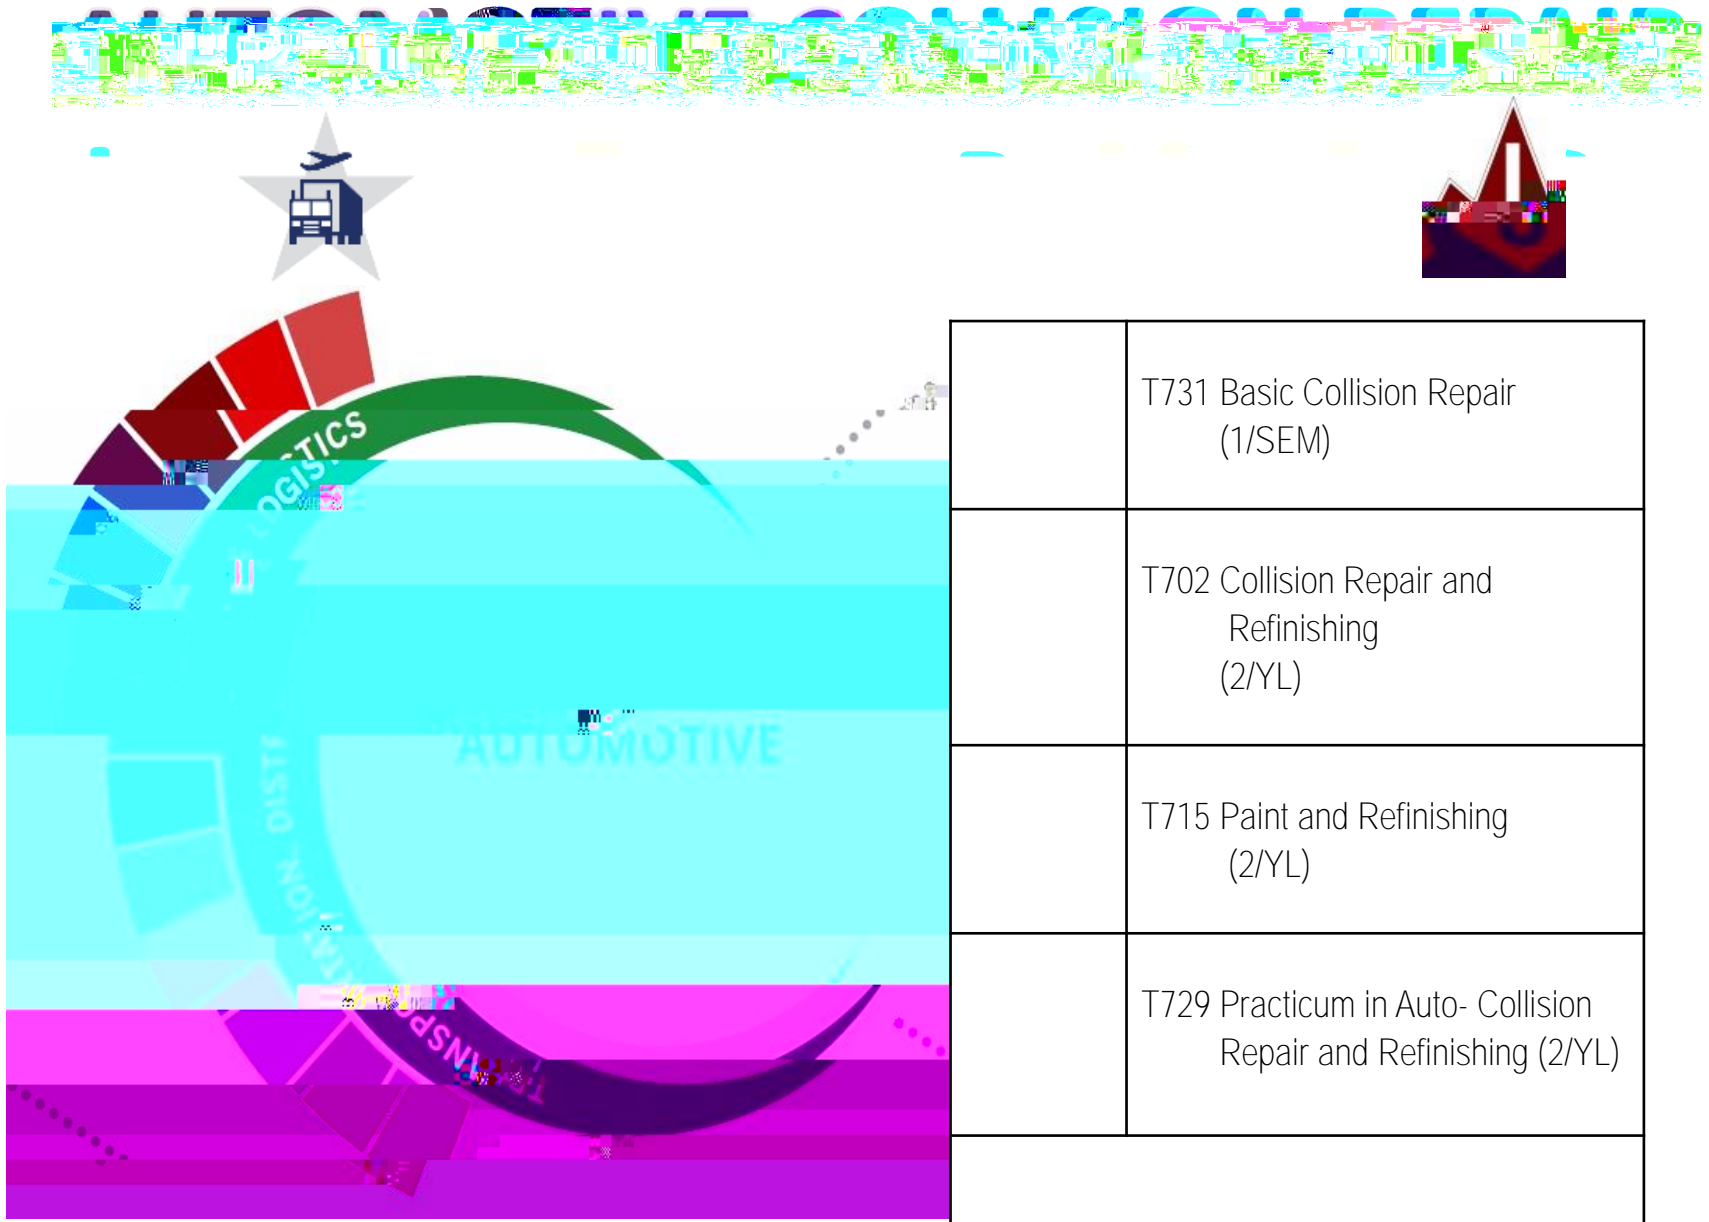

	T728 Automotive Basics (1/SEM)
	T704 Automotive Technology I (2/YL)
	T714 Automotive Technology II/Lab (2/YL)
	T729 Practicum in Automotive (3/YL)
<i>Certifications: Automotive: ASE Entry Level</i>	

Successful completion of this program of study will fulfill requirements of the Business and Industry Endorsement

1, 2, 3 = Credits, SEM=Semester Course, YL=Yearlong Course

	T731 Basic Collision Repair (1/SEM)
	T702 Collision Repair and Refinishing (2/YL)
	T715 Paint and Refinishing (2/YL)
	T729 Practicum in Auto- Collision Repair and Refinishing (2/YL)